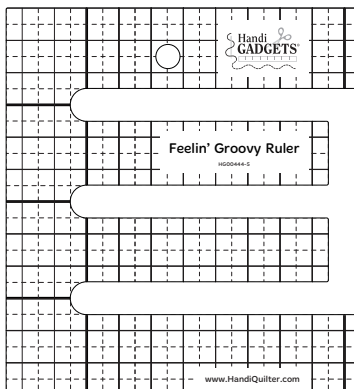

JANUARY

Feelin' Groovy Ruler

5.5" x 6"