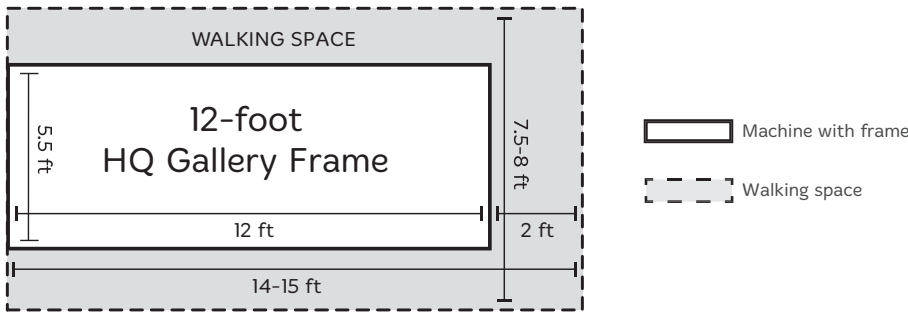

ALL HQ LONGARMS FEATURE:

- HQ Nationwide Retailer Support
- HQ Warranty: 10 years casting, 5 years electrical and mechanical
- Designed, engineered and assembled in the U.S.A.
- Educational videos, tutorials and tips available at HandiQuilter.com

MACHINE FEATURES

- Front Power Switch
- Easy-Set Tension™
- Low-bobbin estimator and alarm
- Handi Feet mount with quarter-inch ruler foot installed, open-toe foot
- LED light ring
- Front hand wheel and power switch
- Thread-break sensor with alarm
- Four basting stitch options
- Quilting alarm and project timer
- Three manual preset speeds
- Front and rear Ergo-Grip Handlebars™ with controls
- Consistent stitch quality from 4 to 24 stitches per inch
- Two modes of stitch regulation: Precision and Cruise
- Needle-stop position control
- Stitch counters
- Menu-controlled warm/cool/neutral LED and UV lighting
- Integrated, adjustable laser light for pantographs
- High-speed rotary hook with large-capacity M-class bobbin
- Easy needle change with ergonomic thumb screw
- Four language options: English, French, German and Spanish
- Four extra bobbins, 20 needles, sample thread pack, pantograph
- Built-in diagnostics

OPTIONAL ACCESSORIES

- Pro-Stitcher®
- HQ Micro Handles
- HQ Easy-Fit Ruler Base
- Interchangeable Handi Feet
- Horizontal spool pin
- Groovy (pattern) boards
- Groovy Board adapter with stylus
- 27-inch Super Leader

Contact your local authorized HQ retailer: