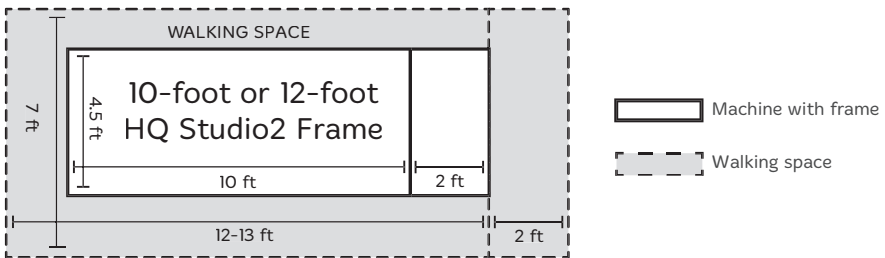

ALL HQ LONGARMS FEATURE:

- HQ Nationwide Retailer Support
- HQ Warranty: 10 years casting, 5 years electrical and mechanical
- Designed, engineered and assembled in the U.S.A.
- Educational videos, tutorials and tips available at HandiQuilter.com

MACHINE FEATURES

- Front Power Switch
- Easy-Set Tension™
- LED light ring
- Front and rear touchscreens on front and rear handlebars with controls
- Handi Feet mount with quarter-inch ruler foot installed, open-toe foot
- Quilting alarm and project timer
- Consistent stitch quality from 4 to 22 stitches per inch
- Two modes of stitch regulation: Precision and Cruise
- Manual mode with three customizable preset speeds
- Four basting stitch options
- Needle-stop position control
- Stitch counters
- Bobbin-use estimator with low-bobbin alarm
- Menu-controlled UV and white LED lights in handlebars and around the needle bar for maximum lighting
- Integrated, adjustable laser light for pantographs
- High-speed rotary hook with large-capacity M-class bobbin
- Easy needle change with ergonomic thumb screw
- Four language options: English, French, German and Spanish
- Four extra bobbins, 20 needles, sample thread pack and pantograph
- Built-in diagnostics

OPTIONAL ACCESSORIES:

- Pro-Stitcher®
- HQ Micro Handles
- HQ Easy-Fit Ruler Base
- Interchangeable Handi Feet
- Horizontal Spool Pin
- Groovy (pattern) boards
- Groovy Board adapter with stylus
- 27-inch Super Leader

Contact your local authorized HQ retailer: