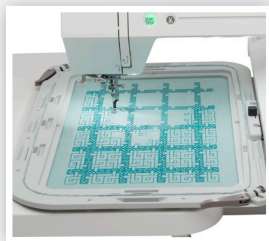

# DEDICATED *Embroidery* MEMORY CRAFT 550E

Janome's largest stand-alone embroidery machine, the Memory Craft 550E, is a perfect companion to your sewing machine.

Maximum Embroidery  
Size: 7.9" x 14.2"

Built-in Sashiko and  
Wedding designs